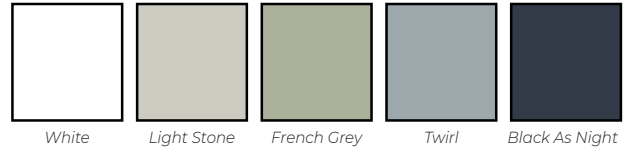

Maidstone

WARDROBES

STANDARD COLORS: