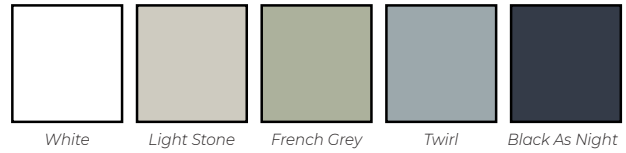

Live-in RANGE

We have taken these practical items and made them into stylish pieces with plenty of storage. With a wide color palette to choose from, these pieces will blend in perfectly with your decor and create a styling space to retire to at the end of the day.