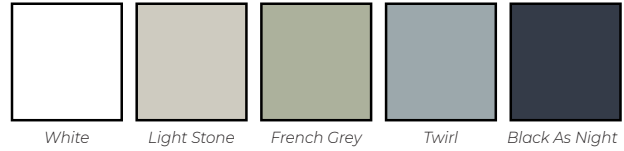

Utilities RANGE

Our Utilities range provides ample and stylish storage for the mundane but necessary parts of everyday life. Our broom cupboard and sink cabinet provides storage for all those items needed to keep your home gleaming. Our Multipurpose Cupboard can be used for just about anything; linen, groceries or toys; it also makes for a very nice free standing wardrobe.