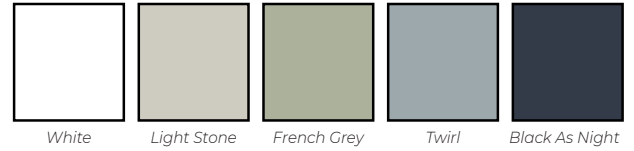

Add-ons RANGE

Our corner cabinet, though part of our standard range, is a fantastic storage option for those difficult corners. We also offer additional decorative pieces to give your kitchen design some pizzazz. While not part of our standard range, plate and spice racks are another fantastic option.