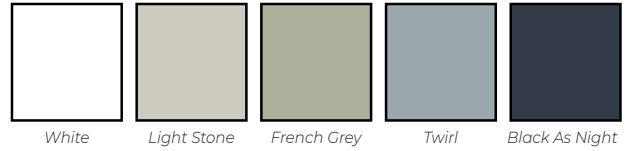

# Maidstone BEDROOM

STANDARD COLORS: