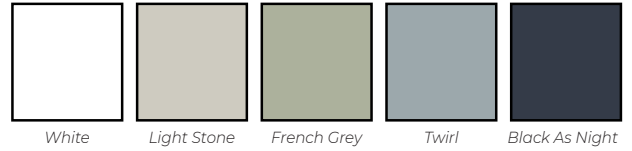

800mm Storage RANGE

The 800mm Units allows for ample storage for all your pots, small appliances, dishes and so much more! These units are also customizable in order to meet the required purpose.