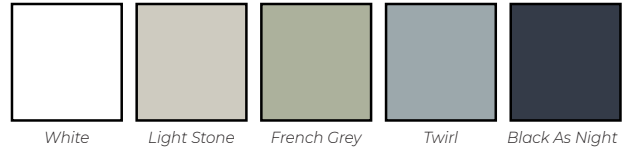

Chest of Dreams

RANGE

The perfect storage companions for our slumber range. With ample options to choose from and a wide range of customization possibilities, our chest of drawers are the perfect storage for your bedroom or living room