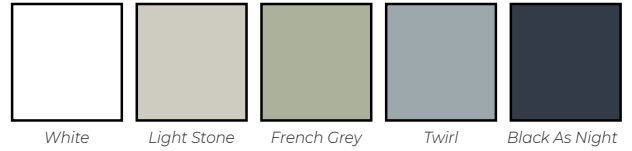

Top Cabinets RANGE

Our Top Cabinets provide over head storage for your glasses, plates and anything you'd like to be at an arm's reach.