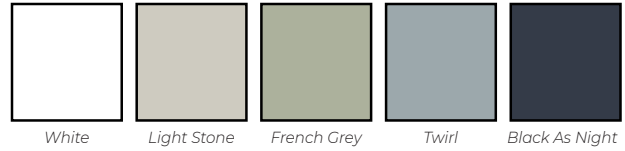

# Maidstone

SHABBY CHIC

STANDARD COLORS: