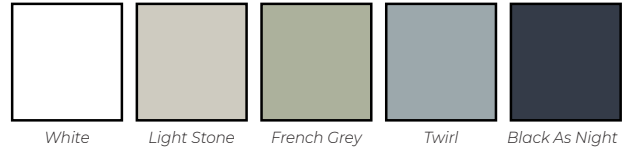

450mm Storage RANGE

These units are sleek and perfect if space is an issue. We have four standard options, but customization options are available. Our four drawer provides ample storage space for cutlery, spices, linen and cutting boards. Our basket drawer is great for keeping your veggies fresh. Our Bin Unit allows easy access to throwing your garbage away or our Chopping Bin to making meal prep just that much easier!